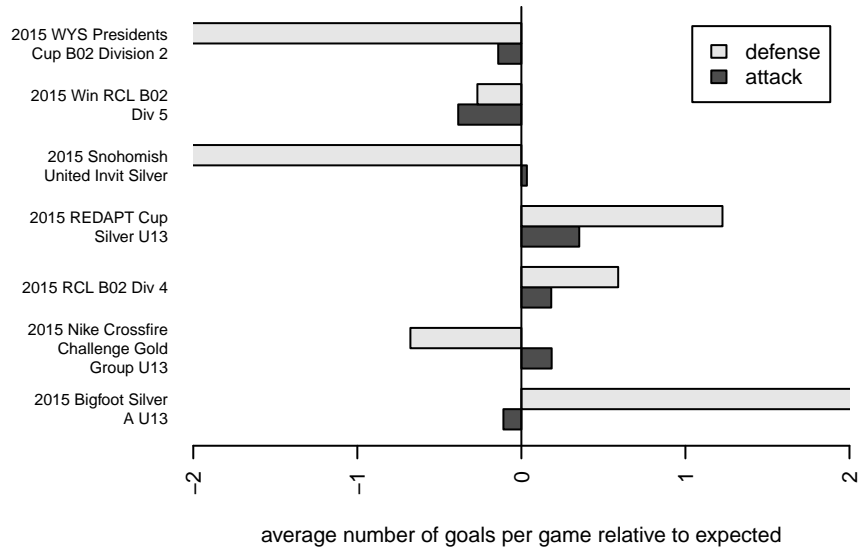

## Snohomish United Red B02

Snohomish Youth SC  
 Snohomish, WA  
 B02 total strength=506  
 attack=0.48 defense=0.27  
 fall league = RCL B02 Div 4  
 spr league = Win RCL B02 Div 5  
 notes= Mummy 2015

Venues played:  
 2015 Snohomish United Invt Silver  
 2015 Nike Crossfire Challenge Gold Group U13  
 2015 Bigfoot Silver A U13  
 2015 REDAPT Cup Silver U13  
 2015 RCL B02 Div 4  
 2015 Win RCL B02 Div 5  
 2015 WYS Presidents Cup B02 Division 2

**attack and defense variance (black dot)  
relative to other teams  
and top 10 in region**

**attack and defense rating  
relative to others at age  
and all opponents in last 13 months**

**Performance relative to 13 month average**