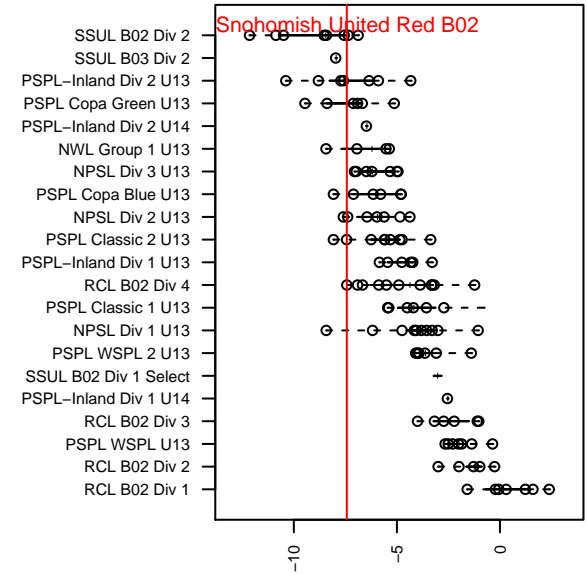

## Snohomish United Red B02

Snohomish Youth SC  
 Snohomish, WA  
 B02 total strength=506  
 attack=0.48 defense=0.27  
 fall league = RCL B02 Div 4  
 spr league = Win RCL B02 Div 5  
 notes= Mummy 2015

alt names used:  
 SNOHOMISH UNITED MUMMEY-BU02 RED  
 SNOHOMISH UNITEDMUMMEY-BU02 RED  
 SNOHOMISH UNITED BU02 RED (USA)  
 SNOHOMISH UNITED BU02 RED (USA)  
 SNOHOMISH UNITED RED 2  
 SNOHOMISH UNITED RED 2  
 SNOHOMISH UNITED RED 2

**attack and defense variance (black dot)  
relative to other teams  
and top 10 in region**

**attack and defense rating  
relative to others at age  
and all opponents in last 13 months**

**Performance relative to 13 month average**