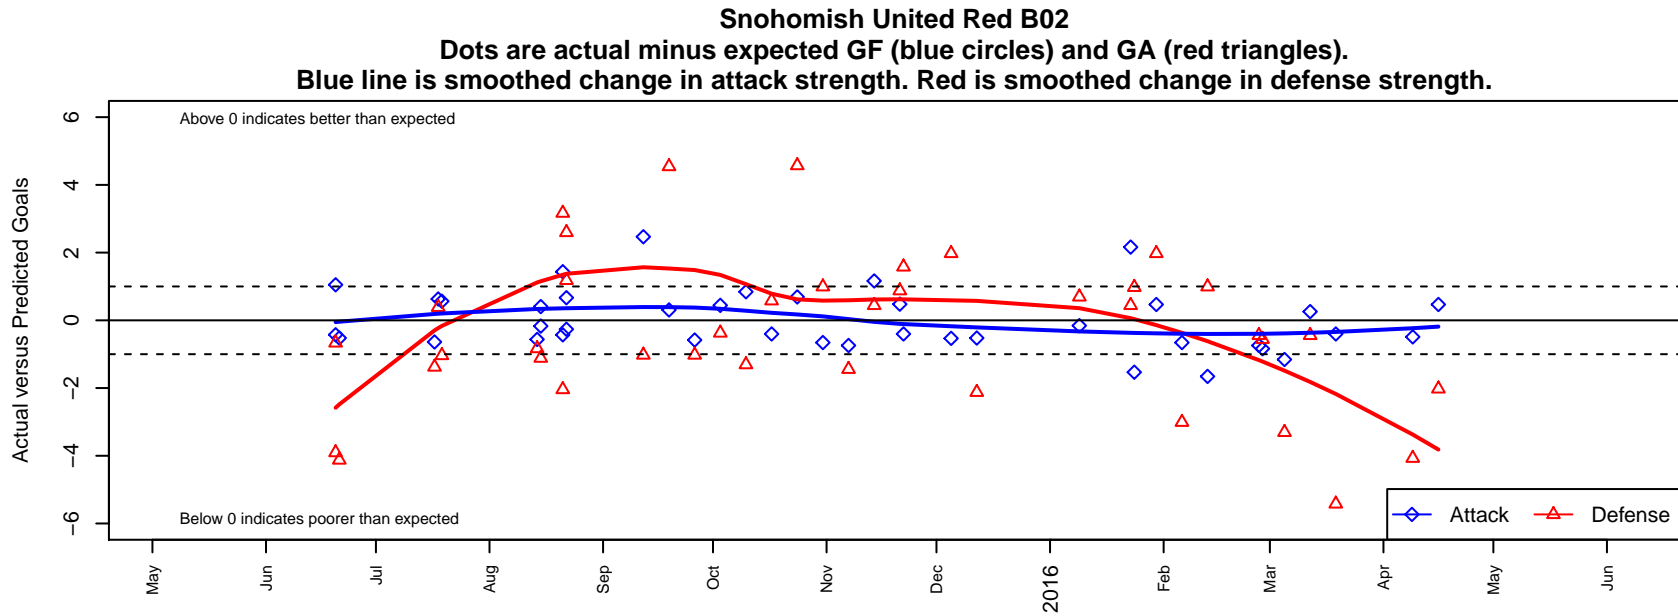

## Snohomish United Red B02

Snohomish Youth SC  
 Snohomish, WA  
 B02 total strength=506  
 attack=0.48 defense=0.27  
 fall league = RCL B02 Div 4  
 spr league = Win RCL B02 Div 5  
 notes= Mummy 2015

**attack and defense variance (black dot)  
relative to other teams  
and top 10 in region**

**attack and defense rating  
relative to others at age  
and all opponents in last 13 months**

**Performance relative to 13 month average**